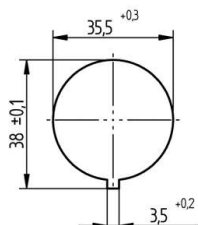

 Create pdf
HOT**77.222.1104**Oven lamps for round cut-outs \varnothing 35.5 mm

pkg.	wt.	part no.
50	87 g	77.222.1104.10

Connection: Tab terminals horizontal

Lamp: E14, 25W

Snap in fixing

Lens: soda-lime glass (hard glass) 350° C

Sleeve: CrNi

Lampholder: Porcelain

- Lamps for other voltages on request
- cURus on request

T 300				
	E14, 25 W, 230 - 240 V		6.3 x 0.8	0.8 - 2.5 mm

Document generated on: Mo, 13. February 2017 - 13:50