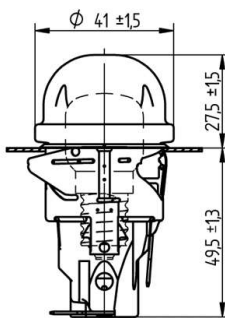

 Create pdf
HOT**77.222.1104**Oven lamps for round cut-outs \varnothing 35.5 mm

pkg.	wt.	part no.
50	87 g	77.222.1104.10

Connection: Tab terminals horizontal

Lamp: E14, 25W

Snap in fixing

Lens: soda-lime glass (hard glass) 350° C

Sleeve: CrNi

Lampholder: Porcelain

- Lamps for other voltages on request
- cURus on request

T 300				
	E14, 25 W, 230 - 240 V		6.3 x 0.8	0.8 - 2.5 mm

Document generated on: Mo, 13. February 2017 - 13:50